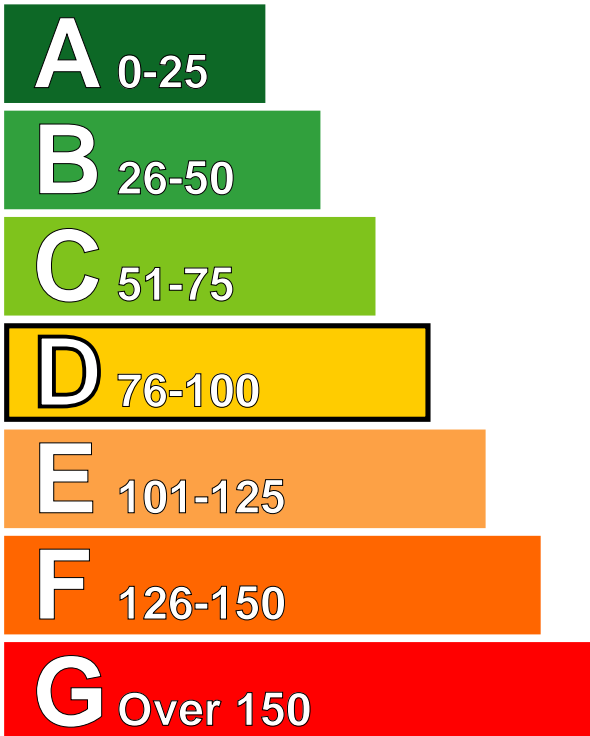

# Energy Performance Certificate

## Non-Domestic Building

Spa Build Ltd  
2 Sycamore Court, Birmingham Road  
Allesley  
COVENTRY  
CV5 9BA

Certificate Reference Number:  
0791-3012-0815-0700-6925

This certificate shows the energy rating of this building. It indicates the energy efficiency of the building fabric and the heating, ventilation, cooling and lighting systems. The rating is compared to two benchmarks for this type of building: one appropriate for new buildings and one appropriate for existing buildings. There is more advice on how to interpret this information on the Government's website [www.communities.gov.uk/epbd](http://www.communities.gov.uk/epbd).

### Energy Performance Asset Rating

More energy efficient

Net zero CO<sub>2</sub> emissions

◀ 78 This is how energy efficient the building is.

Less energy efficient

### Benchmarks

Buildings similar to this one could have ratings as follows:

- 39 If newly built
- 76 If typical of the existing stock